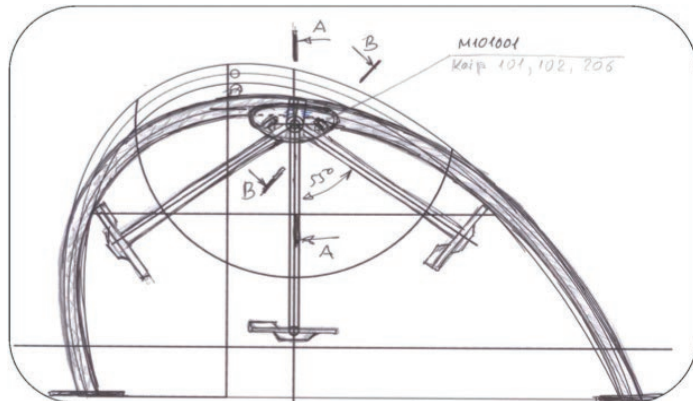

- 1. NW201 Air Walker
- 2. NW202 Cross
- 3. NWC608 Functional Training Frame
- 4. NW503 Sign

# Welcome to a world of outdoor fitness & play

All the fitness equipment is available in two materials.

Standard powder coated steel

Premium stainless steel

Danish design

 **NORWELL**  
OUTDOOR FITNESS & PLAY