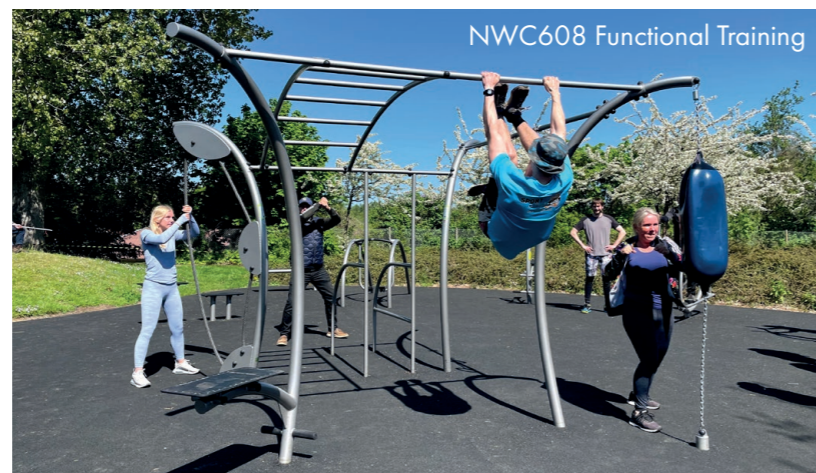

All dimensions listed are for installed in-ground equipment.

NWC607 Calisthenics

NWC608 Functional Training

NWSW108 Tire Flip

NWSW109 Horizontal Ladder

NWSW117 Rope

NWPLAY108 Arm Walker

HEIGHT: 198 cm  
 LENGTH: 83 cm  
 WIDTH: 308 cm  
 IN-GROUND: 40 cm  
 WEIGHT: 83 kg  
 Free fall height: 98 cm  
 ZONE: 22 m<sup>2</sup>