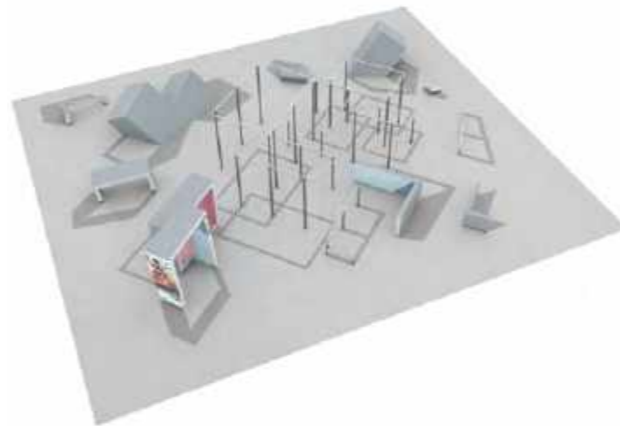

081787M Spot L2

Size: 7,0 x 9,2 m

Prodotti:
Cage L (081752M), Base Double L (081738M), Base S (081730M), Block Double S (081743M), Block S (081740M), Vault L (081722M), Vault M (081721M), Vault S (081720M), Dex Box (081702M), Dex Landing (081701M), Rail Line (081710M), Rail Corner High (081712M).

Vedi www.lappset.com per informazioni dettagliate sul prodotto.