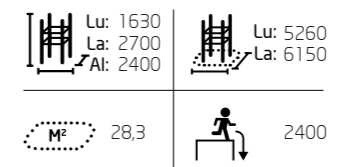

081735M
Base Double S1

081736M
Base Double S2

081737M
Base Double M

081738M
Base Double L

081780M Spot S1

Size: 7,0 x 7,9 m

Prodotti:
Base Double S1 (081735M), Base Double S2 (081736M), 2 x Vault L (081722M), 4 x Vault M (081721M), 2 x Vault S (081720M), 2 x Dex Box (081702M), 4x Barra aggiuntiva (910328).

Vedi www.lappset.com per informazioni dettagliate sul prodotto.

081784M Spot M1

Size: 8,5 x 11,9 m

Prodotti:
Base Double M (081737M), Base L (081732M), Base Frame (081733M), Base Double S1 (081735M), Base M (081731M), Base Pile (081734M), Vault L (081722M), Rail Corner High (081712M), Rail Corner Low (081711M), 2 x Rail Line (081710M), Dex Landing (081701M), 2 x Dex Step (081700M), 3 x Additional Bar Element (910328).