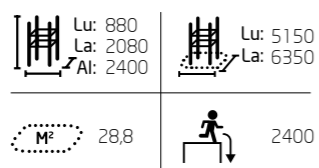

© Lappset Group Ltd 2021. Tutti i diritti riservati.

GIOCO SPORT PARCO

081730M
Base S

1 081732M Base L

081731M
Base M

081732M
Base L

081733M
Base Frame

081734M
Base Pile

081735M
Base Double S1

081736M
Base Double S2

081737M
Base Double M

081738M
Base Double L

081780M Spot S1

Size: 7,0 x 7,9 m

Prodotti:
Base Double S1 (081735M), Base Double S2 (081736M), 2 x Vault L (081722M), 4 x Vault M (081721M), 2 x Vault S (081720M), 2 x Dex Box (081702M), 4x Barra aggiuntiva (910328).

Vedi www.lappset.com per informazioni dettagliate sul prodotto.

081784M Spot M1

Size: 8,5 x 11,9 m

Prodotti:
Base Double M (081737M), Base L (081732M), Base Frame (081733M), Base Double S1 (081735M), Base M (081731M), Base Pile (081734M), Vault L (081722M), Rail Corner High (081712M), Rail Corner Low (081711M), 2 x Rail Line (081710M), Dex Landing (081701M), 2 x Dex Step (081700M), 3 x Additional Bar Element (910328).