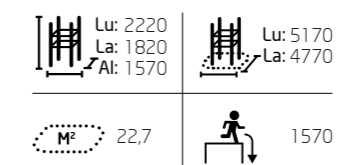

081703M
Dex Beam

081710M
Rail Line

081711M
Rail Corner Low

081712M
Rail Corner High

081713M
Rail Square

1 081702M Dex Box 2 081750M Cage S 3 081737M Base Double M

081720M
Vault S

081721M
Vault M

081722M
Vault L

081726M
Vault LU

081723M
Vault LX

081727M
Vault LXU

1 081721M Vault M

081724M
Vault Square

081728M
Vault Square U

VEDI TUTTI I PRODOTTI WWW.LAPPSET.COM

081735M
Base Double S1

081736M
Base Double S2

081737M
Base Double M

081738M
Base Double L

081780M Spot S1

Size: 7,0 x 7,9 m

Prodotti:
Base Double S1 (081735M), Base Double S2 (081736M), 2 x Vault L (081722M), 4 x Vault M (081721M), 2 x Vault S (081720M), 2 x Dex Box (081702M), 4x Barra aggiuntiva (910328).