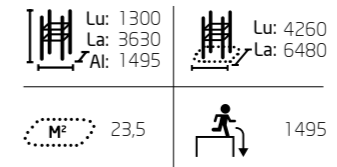

© Lappset Group Ltd 2021. Tutti i diritti riservati.

GIOCO SPORT PARCO

081730M
Base S

1 081732M Base L

081731M
Base M

081732M
Base L

081733M
Base Frame

081734M
Base Pile

081735M
Base Double S1

081736M
Base Double S2

081737M
Base Double M

081738M
Base Double L

081780M Spot S1

Size: 7,0 x 7,9 m

Prodotti:
Base Double S1 (081735M), Base Double S2 (081736M), 2 x Vault L (081722M), 4 x Vault M (081721M), 2 x Vault S (081720M), 2 x Dex Box (081702M), 4x Barra aggiuntiva (910328).

Vedi www.lappset.com per informazioni dettagliate sul prodotto.

081784M Spot M1

Size: 8,5 x 11,9 m

Prodotti:
Base Double M (081737M), Base L (081732M), Base Frame (081733M), Base Double S1 (081735M), Base M (081731M), Base Pile (081734M), Vault L (081722M), Rail Corner High (081712M), Rail Corner Low (081711M), 2 x Rail Line (081710M), Dex Landing (081701M), 2 x Dex Step (081700M), 3 x Additional Bar Element (910328).