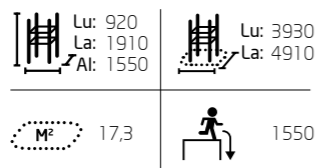

© Lappset Group Ltd 2021. Tutti i diritti riservati.

GIOCO SPORT PARCO

081730M
Base S

1 081732M Base L

081731M
Base M

081732M
Base L

081733M
Base Frame

081734M
Base Pile

081735M
Base Double S1

081736M
Base Double S2

081737M
Base Double M

081738M
Base Double L

081780M Spot S1

Size: 7,0 x 7,9 m

Prodotti:
Base Double S1 (081735M), Base Double S2 (081736M), 2 x Vault L (081722M), 4 x Vault M (081721M), 2 x Vault S (081720M), 2 x Dex Box (081702M), 4x Barra aggiuntiva (910328).

Vedi www.lappset.com per informazioni dettagliate sul prodotto.

081784M Spot M1

Size: 8,5 x 11,9 m

Prodotti:
Base Double M (081737M), Base L (081732M), Base Frame (081733M), Base Double S1 (081735M), Base M (081731M), Base Pile (081734M), Vault L (081722M), Rail Corner High (081712M), Rail Corner Low (081711M), 2 x Rail Line (081710M), Dex Landing (081701M), 2 x Dex Step (081700M), 3 x Additional Bar Element (910328).