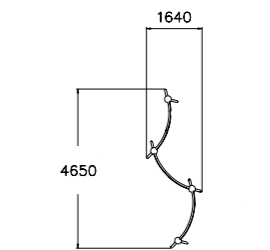

Vedi www.lappset.com per informazioni dettagliate sul prodotto.

081784M Spot M1

Size: 8,5 x 11,9 m

Prodotti:
Base Double M (081737M), Base L (081732M), Base Frame (081733M), Base Double S1 (081735M), Base M (081731M), Base Pile (081734M), Vault L (081722M), Rail Corner High (081712M), Rail Corner Low (081711M), 2 x Rail Line (081710M), Dex Landing (081701M), 2 x Dex Step (081700M), 3 x Additional Bar Element (910328).

Vedi www.lappset.com per informazioni dettagliate sul prodotto.

081781M Spot S2

Size: 7,0 x 9,2 m

Prodotti:
Base Double S2 (081736M), Vault Square U (081728M), Vault L (081722M), Vault S (081720M), 2 x Rail Corner High (081712M), Rail Square (081713M), 2 x Rail Line (081710M), 3 x Dex Step (081700M), Dex Beam (081703M), Dex Landing (081701M).

220501
Precision ball (giallo)

160001 blu, 220502 nero.

	3		520
	1+		0

220505
Pyramid climber

160005 blu / nero.

	11		1510
	4+		17,1

220502
Precision ball (grigio)

160001 blu, 220501 giallo.

	3		520
	1+		0

220543
Precision curve

	4		490
	5+		0

220540
Precision bar

	2		170
	6+		0

220549
Vault rails L

	17		960
	10+		45,2

220538
Precision Bar long