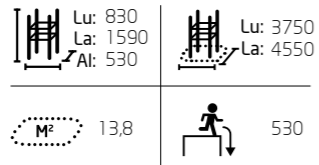

081703M
Dex Beam

081710M
Rail Line

081711M
Rail Corner Low

081712M
Rail Corner High

081713M
Rail Square

1 081702M Dex Box 2 081750M Cage S 3 081737M Base Double M

081720M
Vault S

081721M
Vault M