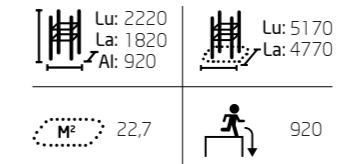

081703M
Dex Beam

081710M
Rail Line

081711M
Rail Corner Low

081712M
Rail Corner High

081713M
Rail Square

1 081702M Dex Box 2 081750M Cage S 3 081737M Base Double M

081720M
Vault S

081721M
Vault M

081722M
Vault L

081726M
Vault LU

081723M
Vault LX

081727M
Vault LXU

1 081721M Vault M

081724M
Vault Square

081728M
Vault Square U

VEDI TUTTI I PRODOTTI WWW.LAPPSET.COM