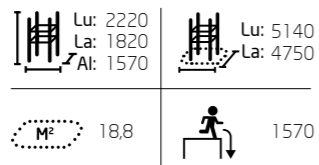

081727M
Vault LXU

1 081721M Vault M

081724M
Vault Square