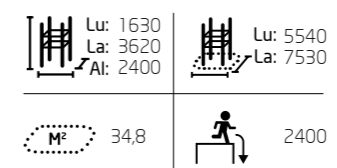

081735M
Base Double S1

081736M
Base Double S2

081737M
Base Double M

081738M
Base Double L

081780M Spot S1

Size: 7,0 x 7,9 m

Prodotti:
Base Double S1 (081735M), Base Double S2 (081736M), 2 x Vault L (081722M), 4 x Vault M (081721M), 2 x Vault S (081720M), 2 x Dex Box (081702M), 4x Barra aggiuntiva (910328).

Vedi www.lappset.com per informazioni dettagliate sul prodotto.

081784M Spot M1

Size: 8,5 x 11,9 m

Prodotti:
Base Double M (081737M), Base L (081732M), Base Frame (081733M), Base Double S1 (081735M), Base M (081731M), Base Pile (081734M), Vault L (081722M), Rail Corner High (081712M), Rail Corner Low (081711M), 2 x Rail Line (081710M), Dex Landing (081701M), 2 x Dex Step (081700M), 3 x Additional Bar Element (910328).

Vedi www.lappset.com per informazioni dettagliate sul prodotto.

081781M Spot S2

Size: 7,0 x 9,2 m

Prodotti:
Base Double S2 (081736M), Vault Square U (081728M), Vault L (081722M), Vault S (081720M), 2 x Rail Corner High (081712M), Rail Square (081713M), 2 x Rail Line (081710M), 3 x Dex Step (081700M), Dex Beam (081703M), Dex Landing (081701M).