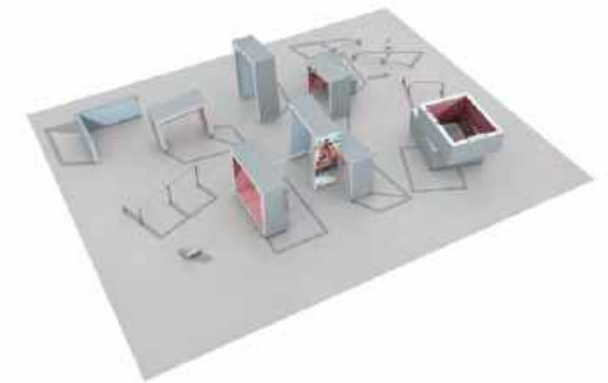

Vedi www.lappset.com per informazioni dettagliate sul prodotto.

081784M Spot M1

Size: 8,5 x 11,9 m

Prodotti:
Base Double M (081737M), Base L (081732M), Base Frame (081733M), Base Double S1 (081735M), Base M (081731M), Base Pile (081734M), Vault L (081722M), Rail Corner High (081712M), Rail Corner Low (081711M), 2 x Rail Line (081710M), Dex Landing (081701M), 2 x Dex Step (081700M), 3 x Additional Bar Element (910328).

Vedi www.lappset.com per informazioni dettagliate sul prodotto.

081781M Spot S2

Size: 7,0 x 9,2 m

Prodotti:
Base Double S2 (081736M), Vault Square U (081728M), Vault L (081722M), Vault S (081720M), 2 x Rail Corner High (081712M), Rail Square (081713M), 2 x Rail Line (081710M), 3 x Dex Step (081700M), Dex Beam (081703M), Dex Landing (081701M).