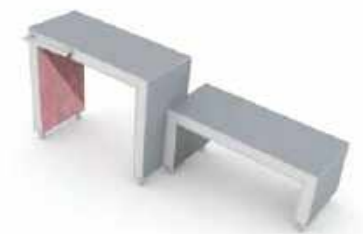

081735M
Base Double S1

081736M
Base Double S2

081737M
Base Double M

081738M
Base Double L

081780M Spot S1

Size: 7,0 x 7,9 m

Prodotti:
Base Double S1 (081735M), Base Double S2 (081736M), 2 x Vault L (081722M), 4 x Vault M (081721M), 2 x Vault S (081720M), 2 x Dex Box (081702M), 4x Barra aggiuntiva (910328).

Vedi www.lappset.com per informazioni dettagliate sul prodotto.

081784M Spot M1

Size: 8,5 x 11,9 m

Prodotti:
Base Double M (081737M), Base L (081732M), Base Frame (081733M), Base Double S1 (081735M), Base M (081731M), Base Pile (081734M), Vault L (081722M), Rail Corner High (081712M), Rail Corner Low (081711M), 2 x Rail Line (081710M), Dex Landing (081701M), 2 x Dex Step (081700M), 3 x Additional Bar Element (910328).