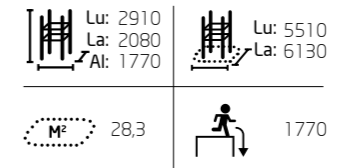

081735M
Base Double S1

081736M
Base Double S2

081737M
Base Double M

081738M
Base Double L

081780M Spot S1

Size: 7,0 x 7,9 m

Prodotti:
Base Double S1 (081735M), Base Double S2 (081736M), 2 x Vault L (081722M), 4 x Vault M (081721M), 2 x Vault S (081720M), 2 x Dex Box (081702M), 4x Barra aggiuntiva (910328).

Vedi www.lappset.com per informazioni dettagliate sul prodotto.

081784M Spot M1

Size: 8,5 x 11,9 m

Prodotti:
Base Double M (081737M), Base L (081732M), Base Frame (081733M), Base Double S1 (081735M), Base M (081731M), Base Pile (081734M), Vault L (081722M), Rail Corner High (081712M), Rail Corner Low (081711M), 2 x Rail Line (081710M), Dex Landing (081701M), 2 x Dex Step (081700M), 3 x Additional Bar Element (910328).