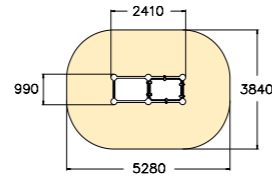

220546
Vault box (grigio)

 7	 960
 10	 18,2