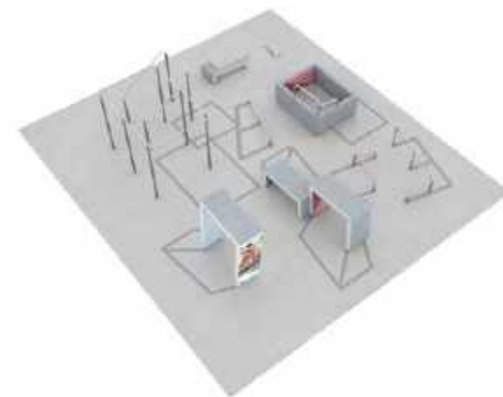

Vedi www.lappset.com per informazioni dettagliate sul prodotto.

081782M Spot S3

Size: 7,4 x 9,1 m

Prodotti:
Base Double S2 (081736M), Base L (081732M), Vault Square U (081728M), Vault S (081720M), Dex Step (081700M), Cage S (081750M), Rail Corner High (081712M), Rail Corner Low (081711M), Rail Line (081710M).

Vedi www.lappset.com per informazioni dettagliate sul prodotto.

081783M Spot S4

Size: 6,9 x 9,0 m

Prodotti:
2 x Dex Step (081700M), Dex Landing (081701M), Dex Beam (081703M), Dex Box (081702M), Rail Line (081710M), Rail Square (081713M), Rail Corner High (081712M), 2 x Vault S (081720M), Vault M (081721M), Vault LXU (081727M), Vault Square U (081728M).