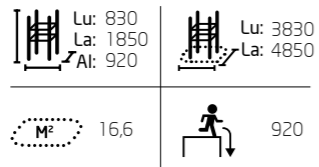

081730M
Base S

1 081732M Base L

081731M
Base M