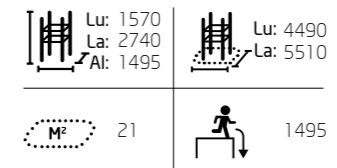

© Lappset Group Ltd 2021. Tutti i diritti riservati.

GIOCO SPORT PARCO

081730M
Base S

1 081732M Base L

081731M
Base M

081732M
Base L

081733M
Base Frame

081734M
Base Pile

081735M
Base Double S1

081736M
Base Double S2

081737M
Base Double M

081738M
Base Double L

081780M Spot S1

Size: 7,0 x 7,9 m

Prodotti:
Base Double S1 (081735M), Base Double S2 (081736M), 2 x Vault L (081722M), 4 x Vault M (081721M), 2 x Vault S (081720M), 2 x Dex Box (081702M), 4x Barra aggiuntiva (910328).

Vedi www.lappset.com per informazioni dettagliate sul prodotto.

081784M Spot M1

Size: 8,5 x 11,9 m

Prodotti:
Base Double M (081737M), Base L (081732M), Base Frame (081733M), Base Double S1 (081735M), Base M (081731M), Base Pile (081734M), Vault L (081722M), Rail Corner High (081712M), Rail Corner Low (081711M), 2 x Rail Line (081710M), Dex Landing (081701M), 2 x Dex Step (081700M), 3 x Additional Bar Element (910328).