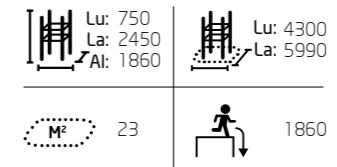

© Lappset Group Ltd 2021. Tutti i diritti riservati.

GIOCO SPORT PARCO

081730M
Base S

1 081732M Base L

081731M
Base M

081732M
Base L

081733M
Base Frame

081734M
Base Pile

081735M
Base Double S1

081736M
Base Double S2

081737M
Base Double M

081738M
Base Double L

081780M Spot S1

Size: 7,0 x 7,9 m

Prodotti:
Base Double S1 (081735M), Base Double S2 (081736M), 2 x Vault L (081722M), 4 x Vault M (081721M), 2 x Vault S (081720M), 2 x Dex Box (081702M), 4x Barra aggiuntiva (910328).

Vedi www.lappset.com per informazioni dettagliate sul prodotto.

081784M Spot M1

Size: 8,5 x 11,9 m

Prodotti:
Base Double M (081737M), Base L (081732M), Base Frame (081733M), Base Double S1 (081735M), Base M (081731M), Base Pile (081734M), Vault L (081722M), Rail Corner High (081712M), Rail Corner Low (081711M), 2 x Rail Line (081710M), Dex Landing (081701M), 2 x Dex Step (081700M), 3 x Additional Bar Element (910328).