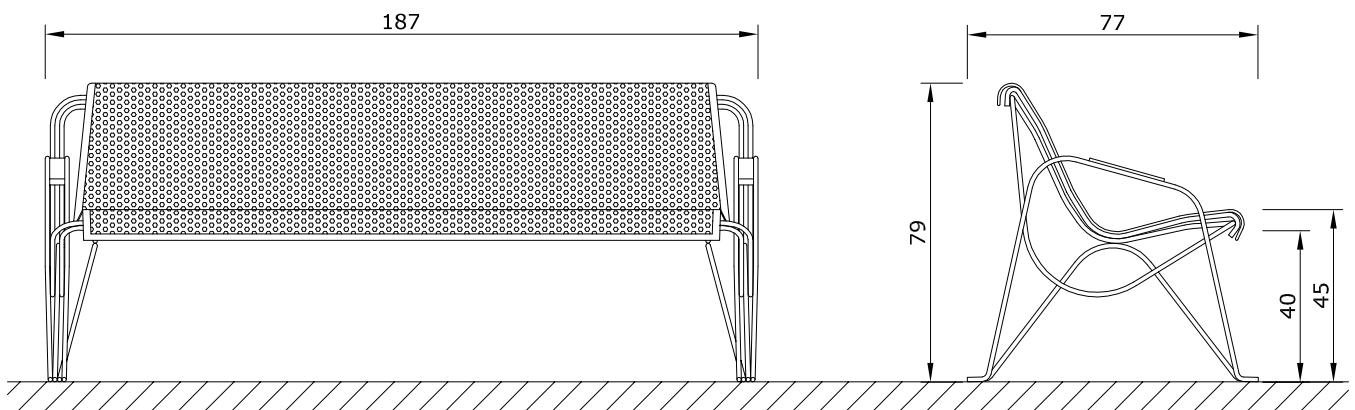

SEDIA PER PARCO
PARKSTUHL
PARK CHAIR

ORIGINAL
euroform W[®]

MOD. 53M

Maßstab 1:20

PANCA PER PARCO
PARKBANK
PARK BENCH

ORIGINAL
euroform W[®]

MOD. 54M

Maßstab 1:20

PANCA PER PARCO
PARKBANK
PARK BENCH

ORIGINAL
euroform W[®]

MOD. 55M

Maßstab 1:20