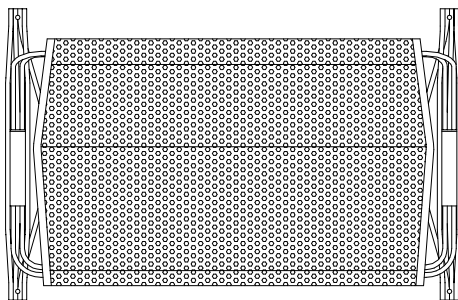

SEDIA PER PARCO
PARKSTUHL
PARK CHAIR

ORIGINAL
euroform W[®]

MOD. 53M

Maßstab 1:20

PANCA PER PARCO
PARKBANK
PARK BENCH

ORIGINAL
euroform W[®]

MOD. 54M

Maßstab 1:20

PANCA PER PARCO
PARKBANK
PARK BENCH

ORIGINAL
euroform W[®]

MOD. 55M

Maßstab 1:20