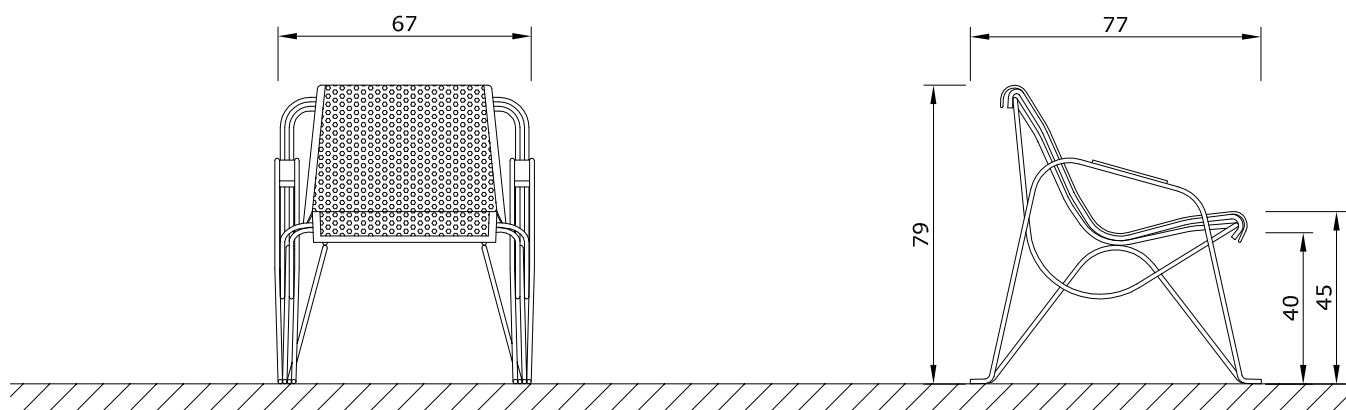

SEDIA PER PARCO
PARKSTUHL
PARK CHAIR

ORIGINAL
euroform W[®]

MOD. 53M

Maßstab 1:20

PANCA PER PARCO
PARKBANK
PARK BENCH

ORIGINAL
euroform W[®]

MOD. 54M

Maßstab 1:20

PANCA PER PARCO
PARKBANK
PARK BENCH

ORIGINAL
euroform W[®]

MOD. 55M

Maßstab 1:20