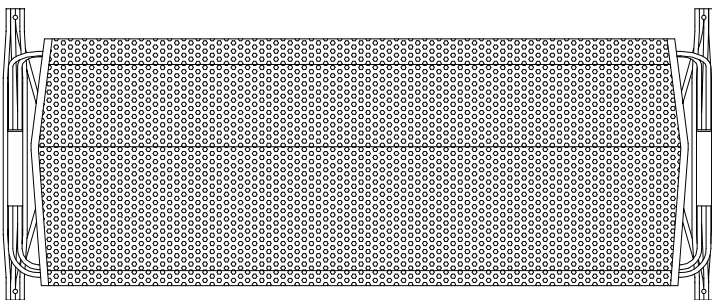

SEDIA PER PARCO
PARKSTUHL
PARK CHAIR

ORIGINAL
euroform W[®]

MOD. 53M

Maßstab 1:20

PANCA PER PARCO
PARKBANK
PARK BENCH

ORIGINAL
euroform W[®]

MOD. 54M

Maßstab 1:20

PANCA PER PARCO
PARKBANK
PARK BENCH

ORIGINAL
euroform W[®]

MOD. 55M

Maßstab 1:20