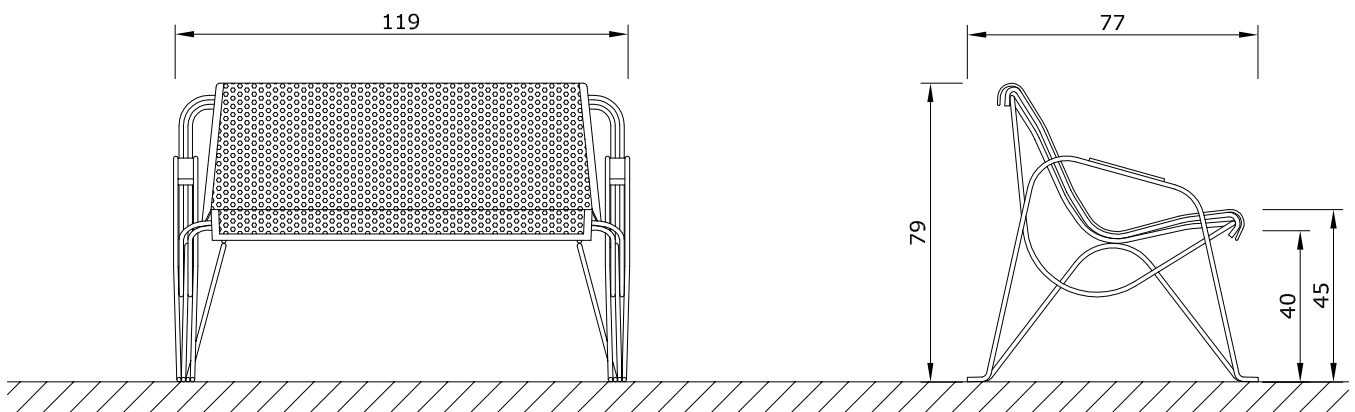

SEDIA PER PARCO
PARKSTUHL
PARK CHAIR

ORIGINAL
euroform W[®]

MOD. 53M

Maßstab 1:20

PANCA PER PARCO
PARKBANK
PARK BENCH

ORIGINAL
euroform W[®]

MOD. 54M

Maßstab 1:20

PANCA PER PARCO
PARKBANK
PARK BENCH

ORIGINAL
euroform W[®]

MOD. 55M

Maßstab 1:20