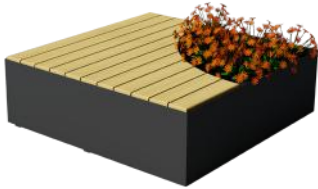

mod. Mannheim

mod. Brunico

mod. Prien

Modular bench Isola
also available with back and armrests

Chair & table Cadira

Bench LinK & table InG

Two- four-seater Clip

Chair Linea

Zeta Pic-Nic

Zetaseduta & Zetapanca

Circular bench Firenze

Circular bench Bressanone

Two- four-seater Cryou

Planters, barriers, litter bins and more

(also customisable)

Planter