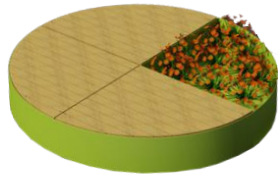

mod. Mannheim

mod. Brunico

mod. Prien

Modular bench Isola
also available with back and armrests

Chair & table Cadira

Bench LinK & table InG

Two- four-seater Clip

Chair Linea

Zeta Pic-Nic

Zetaseduta & Zetapanca

Circular bench Firenze

Circular bench Bressanone

Two- four-seater Cryou

Planters, barriers, litter bins and more

(also customisable)

Planter