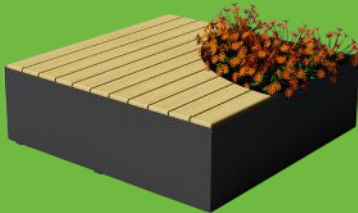

ORIGINAL
euroform W[®]

Barriers
Planters

&

Benches
Lounger
Modular benches

56 years | 1965 - 2021
sustainable street furniture

*... because great design should be
produced CO2 neutral!*

All our **hardwoods** used are **100% FSC certified**.
However, other types of wood can also be processed on request.

For all our metal products we use only **quality steel**.
Stainless steel or corten steel can also be processed on request.

mod. Panorama Lounger 360°

Version 1

Version 2
(steep backrest | Chaise longue)