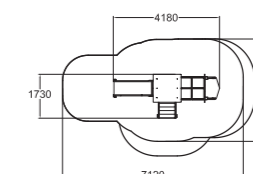

137850 ☀️
Sandbox Boat

🕒 8.5	👤 380
👥 1+	📏 2,0

Deep mounting. Inclusive. Ready-made colour combination, customisable with configuration.

137930 ☀️
Locomotive

🕒 15.5	👤 1000
👥 2+	📏 23,1

Inclusive. Ready-made colour combination, customisable with configuration.