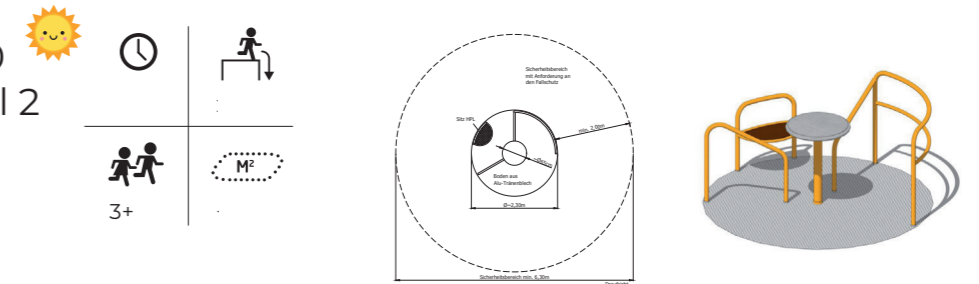

10107C
Michas

ZR001
Fun & Relaxation
Set

12-1010-XXL-0-000
Family Carousel

12-1012-XXL-0-000
Inclusive Carousel 2

09-0061-XXX-9-000
Water Play Bremen