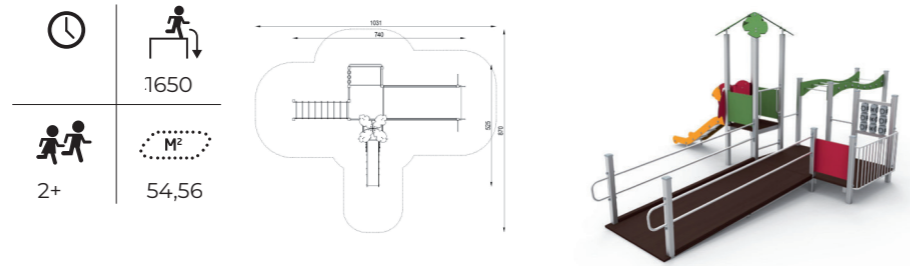

10006T
Kubus