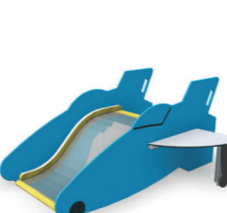

	4		980
	1+		19,0

Q10898 ☀️
Toddler track

	4		1340
	1+		13

M96371 ☀️
Ladybird Playhouse

	0.5		1000
	1+		7,4

000104 ☀️
Hugo & Ines

The swing seat is suitable for swings: 137414M, 137418M, 220061M.

910674 ☀️
Inclusive Basket Swing Seat

M96254 ☀️
Airplane

	1		1000
	1+		10,1

220066M 
Thallium

Seat included. Deep mounting without concreting can be done with foundation plates. Plates must be ordered separately. RAL7024, RAL9023, hot-dip galvanized. For a surcharge, you can order the swing with inclusive basket swing seat.

220067M 
Cerium

Seat included. Deep mounting without concreting can be done with foundation plates. Plates and seats (000226/(000228) must be ordered separately. RAL7024, RAL9023, hot-dip galvanized. For a surcharge, you can order the swing with inclusive basket swing seat.