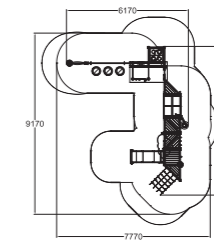

137601
Play Centre S