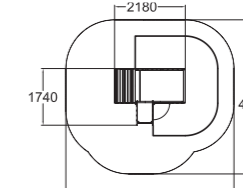

137935 ☀️
Train

🕒 23	👤 1000
👥 2+	📏 32,2

Inclusive. Ready-made colour combination, customisable with configuration.

137004M ☀️
Rumba

Includes a foundation base.

	2		1000
	3+		21,2

M96009 ☀️
Castle

	1		1000
	1+		15,2