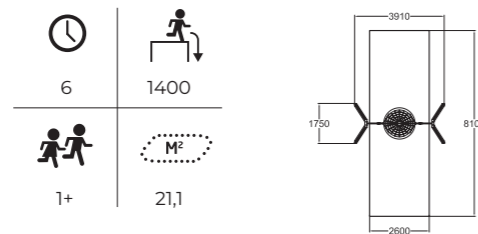

175576
Flora Bird's Nest Swing