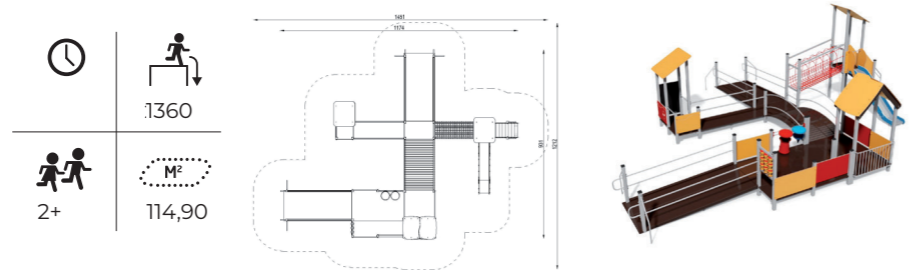

10007C
Jacus