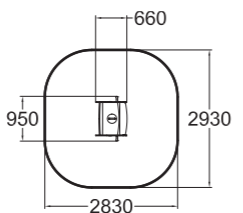

010710 ☀️
Fox

Deep mounting foundation 705998 or 2x rubber bases 706923 for surface mounting must be ordered separately.

	1		420
	2+		7,4