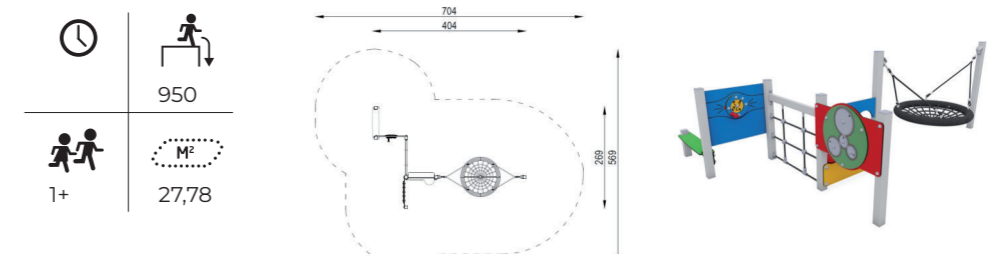

10107C
Michas

ZR001
Fun & Relaxation
Set

12-1010-XXL-0-000
Family Carousel

12-1012-XXL-0-000
Inclusive Carousel 2

09-0061-XXX-9-000
Water Play Bremen