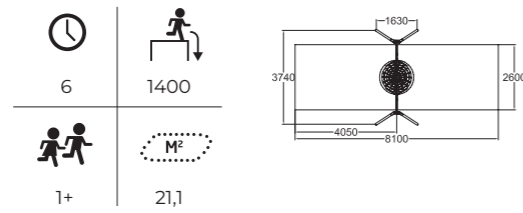

220066M
Thallium