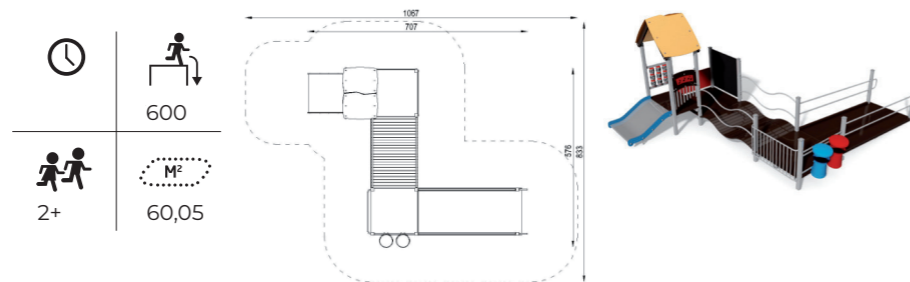

10107C
Michas

ZR001
Fun & Relaxation
Set

12-1010-XXL-0-000
Family Carousel

12-1012-XXL-0-000
Inclusive Carousel 2

09-0061-XXX-9-000
Water Play Bremen