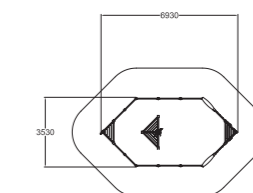

137850 ☀️
Sandbox Boat

🕒 8.5	👤 380
👥 1+	📏 2,0

Deep mounting. Inclusive. Ready-made colour combination, customisable with configuration.

137930 ☀️
Locomotive

🕒 15.5	👤 1000
👥 2+	📏 23,1

Inclusive. Ready-made colour combination, customisable with configuration.