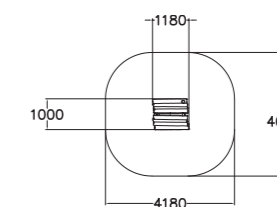

DFA

Giochi INCLUSIVI

L'inclusione è per noi è un tema di fondamentale importanza: crediamo da sempre che tutti i bambini debbano avere accesso ai giochi e, soprattutto, agli stessi giochi. Ecco perché ci impegniamo nel creare parchi giochi inclusivi dove tutti i bambini possano giocare e interagire tra loro.

231005 ☀️
Play Planetarium

🕒 28	👤 2760
👥 1+	📏 68,1

175521 ☀️
Ship Millicent

🕒 36	👤 2330
👥 4+	📏 68

175581 ☀️
Little Hut

🕒 2	👤 0
👥 1+	📏 0

Check out our website for possible add-ons and ideas for theming: lappset.com

137850 ☀️
Sandbox Boat

🕒 8.5	👤 380
👥 1+	📏 2,0

Deep mounting. Inclusive. Ready-made colour combination, customisable with configuration.

137930 ☀️
Locomotive

🕒 15.5	👤 1000
👥 2+	📏 23,1

Inclusive. Ready-made colour combination, customisable with configuration.

137935 ☀️
Train

🕒 23	👤 1000
👥 2+	📏 32,2

Inclusive. Ready-made colour combination, customisable with configuration.