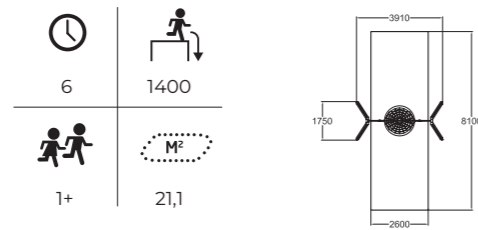

137417M
Bird's Nest Swing