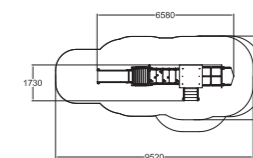

Inclusive. Ready-made colour combination, customisable with configuration.

137935 ☀️
Train

🕒 23	👤 1000
👥 2+	📏 32,2