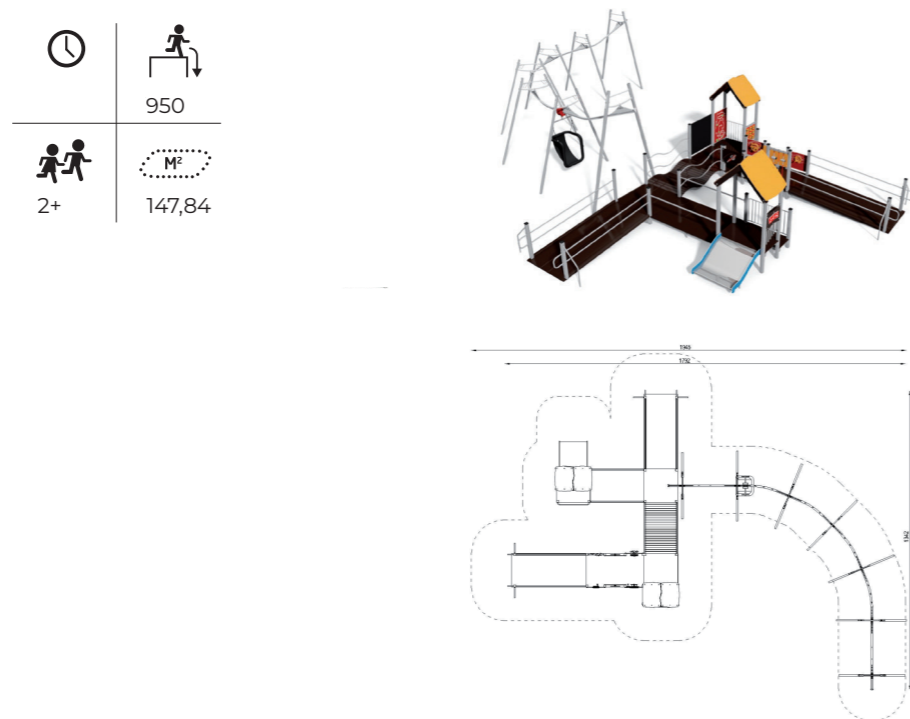

10107C
Michas

ZR001
Fun & Relaxation
Set

12-1010-XXL-0-000
Family Carousel

12-1012-XXL-0-000
Inclusive Carousel 2

09-0061-XXX-9-000
Water Play Bremen