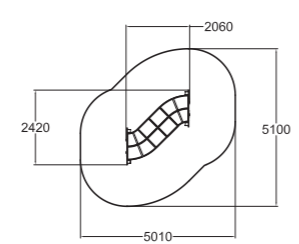

	4		980
	1+		19,0

Q10898 ☀️
Toddler track

	4		1340
	1+		13

M96371 ☀️
Ladybird Playhouse

	0.5		1000
	1+		7,4

000104 ☀️
Hugo & Ines

The swing seat is suitable for swings: 137414M, 137418M, 220061M.

910674 ☀️
Inclusive Basket Swing Seat