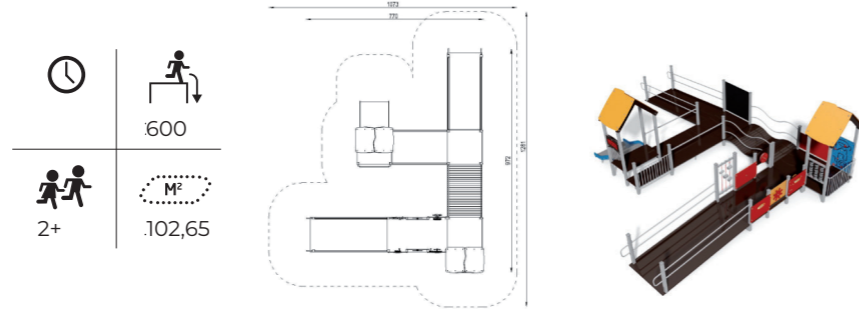

16007C
Jack