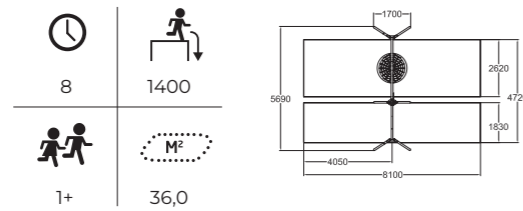

220067M
Cerium