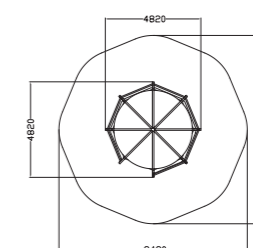

175521 ☀️
Ship Millicent