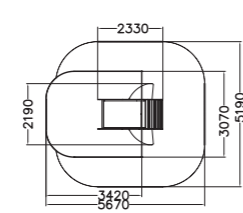

M96254 ☀️
Airplane

	1		1000
	1+		10,1