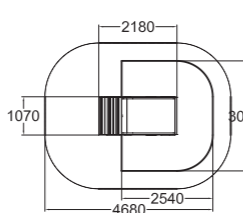

	4		980
	1+		19,0

Q10898 ☀️
Toddler track

	4		1340
	1+		13

M96371 ☀️
Ladybird Playhouse

	0.5		1000
	1+		7,4

000104 ☀️
Hugo & Ines

The swing seat is suitable for swings: 137414M, 137418M, 220061M.

910674 ☀️
Inclusive Basket Swing Seat