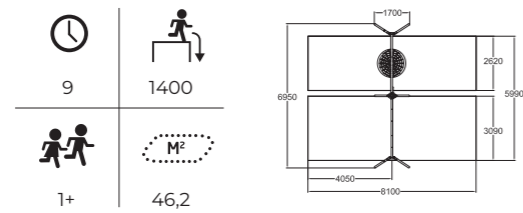

220068M
Erbium