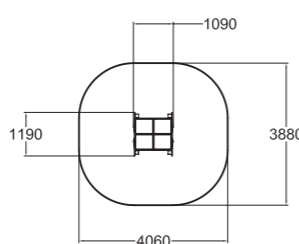

104620M ☀️
Tube Tunnel

Available in Finno colours.

	1		980
	1+		14,0