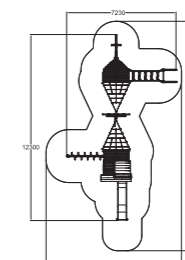

🕒 36	👤 2330
👥 4+	📏 68

175581 ☀️
Little Hut