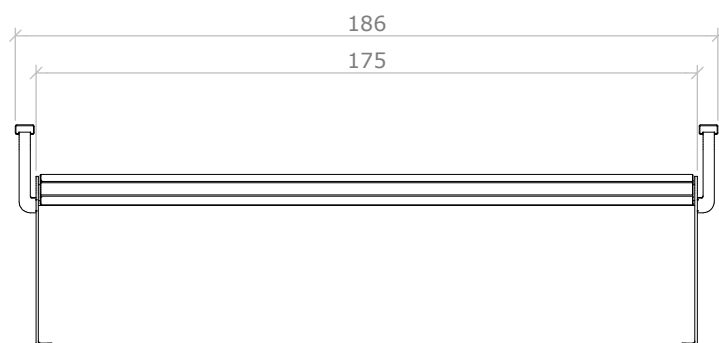

PANCA PER PARCO
PARKBANK
PARK BENCH

MOD. 1912

ORIGINAL
euroform W[®]
sustainable street furniture and more

MAßSTAB 1 : 20

PANCA PER PARCO
PARKBANK
PARK BENCH

MOD. 1910

ORIGINAL
euroform W[®]
sustainable street furniture and more

MAßSTAB 1 : 20