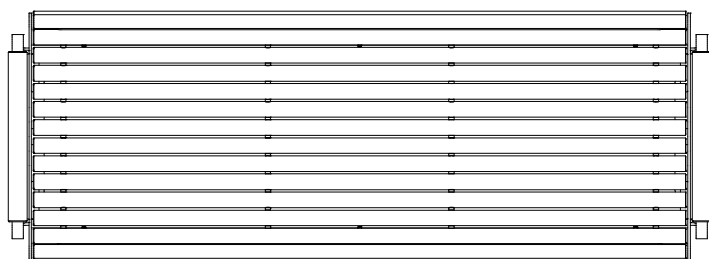

PANCA PER PARCO
PARKBANK
PARK BENCH

MOD. 1912

ORIGINAL
euroform W[®]
sustainable street furniture and more

MAßSTAB 1 : 20

PANCA PER PARCO
PARKBANK
PARK BENCH

MOD. 1910

ORIGINAL
euroform W[®]
sustainable street furniture and more

MAßSTAB 1 : 20