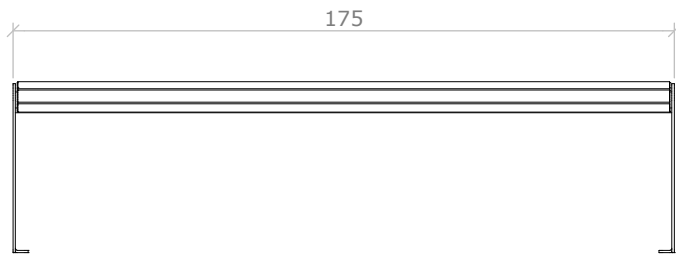

PANCA PER PARCO
PARKBANK
PARK BENCH

MOD. 1912

ORIGINAL
euroform W[®]
sustainable street furniture and more

MAßSTAB 1 : 20

PANCA PER PARCO
PARKBANK
PARK BENCH

MOD. 1910

ORIGINAL
euroform W[®]
sustainable street furniture and more

MAßSTAB 1 : 20