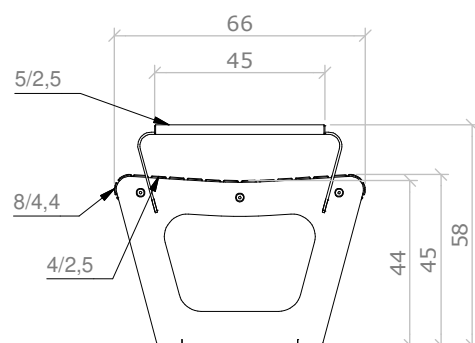

PANCA PER PARCO
PARKBANK
PARK BENCH

MOD. 1912

ORIGINAL
euroform W[®]
sustainable street furniture and more

MAßSTAB 1 : 20

PANCA PER PARCO
PARKBANK
PARK BENCH

MOD. 1910

ORIGINAL
euroform W[®]
sustainable street furniture and more

MAßSTAB 1 : 20