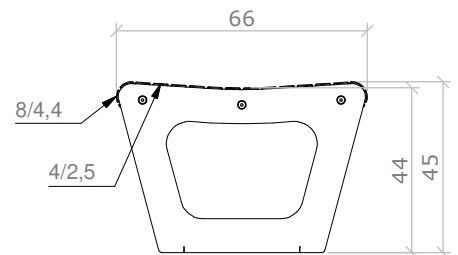

PANCA PER PARCO
PARKBANK
PARK BENCH

MOD. 1912

ORIGINAL
euroform W[®]
sustainable street furniture and more

MAßSTAB 1 : 20

PANCA PER PARCO
PARKBANK
PARK BENCH

MOD. 1910

ORIGINAL
euroform W[®]
sustainable street furniture and more

MAßSTAB 1 : 20