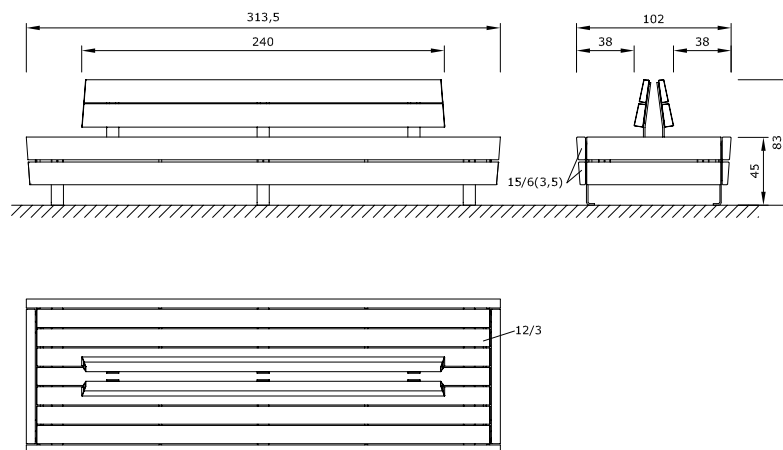

PANCA PER PARCO
PARKBANK
PARK BENCH

ORIGINAL
euroform W[®]

MOD.1710

Maßstab 1:50