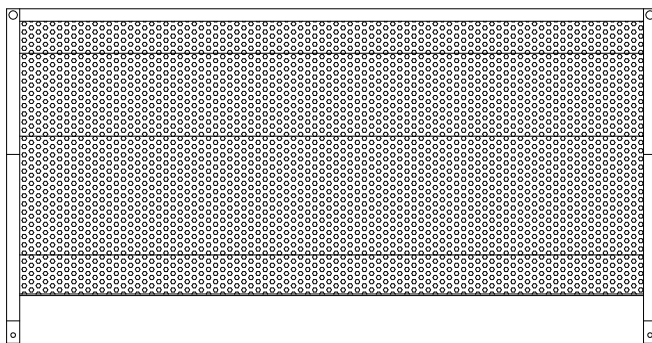

PANCA PER PARCO
PARKBANK
PARK BENCH

ORIGINAL
euroform W[®]

MOD. 58M

Maßstab 1:20

PANCA PER PARCO
PARKBANK
PARK BENCH

ORIGINAL
euroform W[®]

MOD. 58M/10

Maßstab 1:20

PANCA PER PARCO
PARKBANK
PARK BENCH

ORIGINAL
euroform W[®]

MOD. 58M/20

Maßstab 1:20