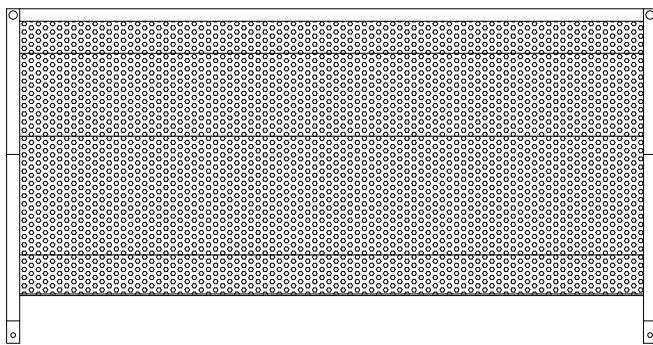

PANCA PER PARCO
PARKBANK
PARK BENCH

ORIGINAL
euroform W[®]

MOD. 58M

Maßstab 1:20

PANCA PER PARCO
PARKBANK
PARK BENCH

ORIGINAL
euroform W[®]

MOD. 58M/10

Maßstab 1:20

PANCA PER PARCO
PARKBANK
PARK BENCH

ORIGINAL
euroform W[®]

MOD. 58M/20

Maßstab 1:20