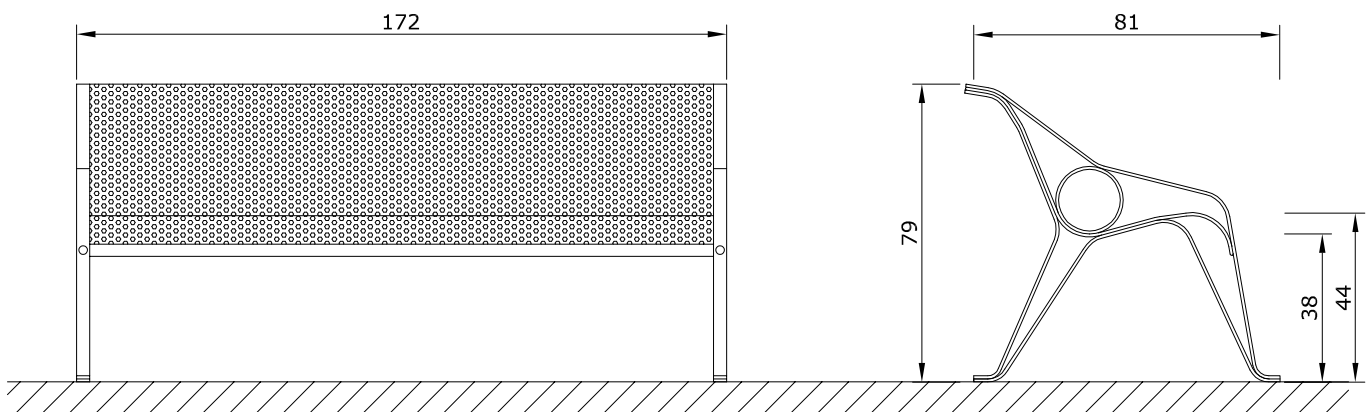

PANCA PER PARCO
PARKBANK
PARK BENCH

ORIGINAL
euroform W[®]

MOD. 58M

Maßstab 1:20

PANCA PER PARCO
PARKBANK
PARK BENCH

ORIGINAL
euroform W[®]

MOD. 58M/10

Maßstab 1:20

PANCA PER PARCO
PARKBANK
PARK BENCH

ORIGINAL
euroform W[®]

MOD. 58M/20

Maßstab 1:20