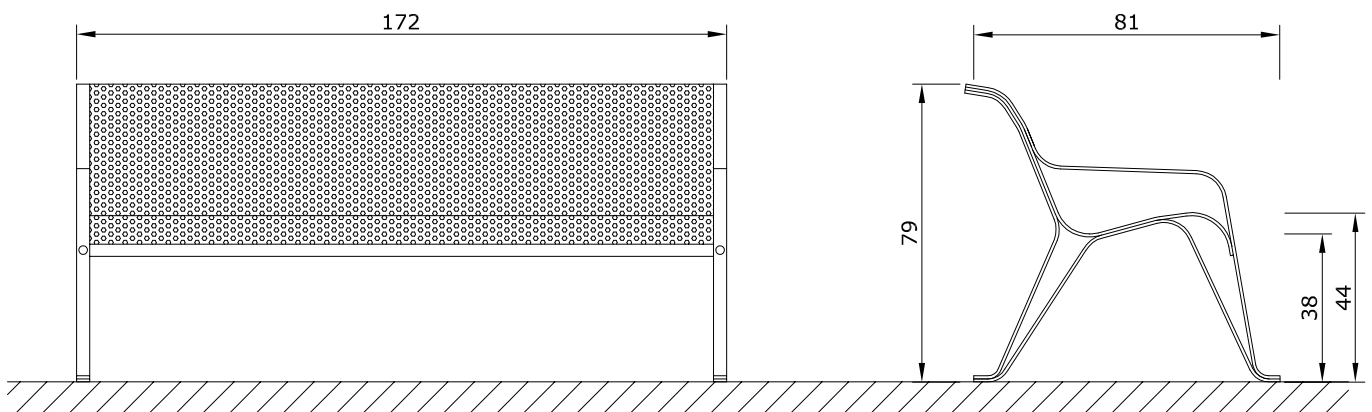

PANCA PER PARCO
PARKBANK
PARK BENCH

ORIGINAL
euroform W[®]

MOD. 58M

Maßstab 1:20

PANCA PER PARCO
PARKBANK
PARK BENCH

ORIGINAL
euroform W[®]

MOD. 58M/10

Maßstab 1:20

PANCA PER PARCO
PARKBANK
PARK BENCH

ORIGINAL
euroform W[®]

MOD. 58M/20

Maßstab 1:20