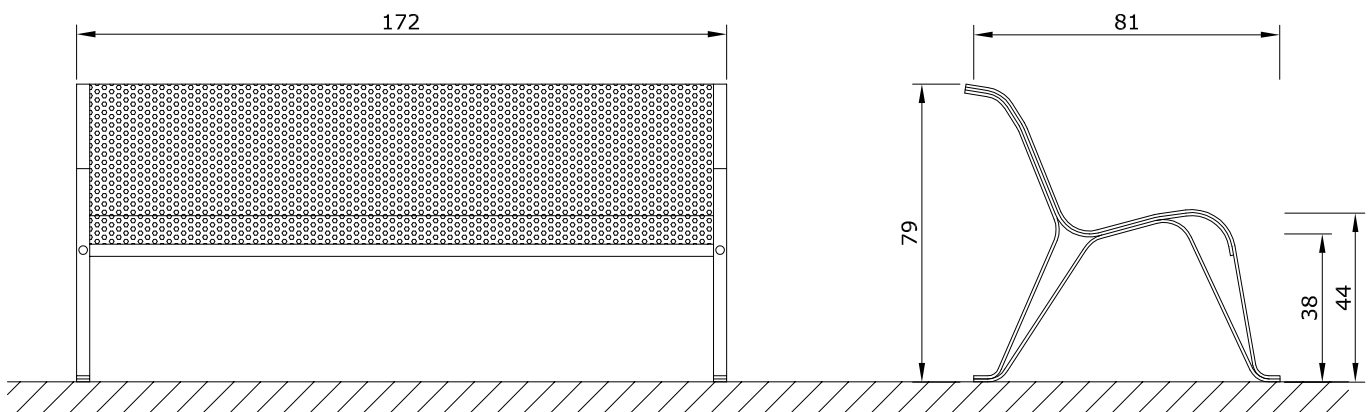

PANCA PER PARCO
PARKBANK
PARK BENCH

ORIGINAL
euroform W[®]

MOD. 58M

Maßstab 1:20

PANCA PER PARCO
PARKBANK
PARK BENCH

ORIGINAL
euroform W[®]

MOD. 58M/10

Maßstab 1:20

PANCA PER PARCO
PARKBANK
PARK BENCH

ORIGINAL
euroform W[®]

MOD. 58M/20

Maßstab 1:20